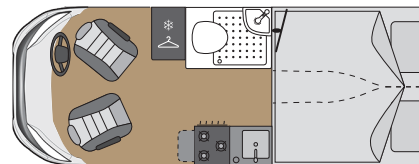

**OPEN
WEEK SPECIAL
SAVE
£2000**

Sleeping

Slide out bed system: 3' x 6'3" Singles
6'1" x 6'3" Super King size

NEW Pre-Reg Peugeot Base Vehicle Package includes:

- 5" Sat Nav radio bluetooth
- Reversing sensors
- Manual air conditioning
- 6 speed gearbox
- Fully adjustable seats
- Armrest & lumbar support
- Adjustable steering column
- Electric adjustable mirrors
- Central glove box
- 15" steel wheels
- Cruise control
- Alarm
- USB charging point
- 12v socket
- Cat 2 immobiliser
- ABS braking system
- Removable cab carpet
- Glove box
- Spare wheel & jack
- Electronic stability control
- Power steering
- Electric cab windows
- Digital trip computer
- Remote central locking
- Drivers airbag
- Day running lights