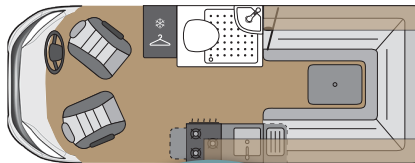

JIVE 5.99m (19'8")

New Euro 6.9 Fiat Ducato Manual 2.2 140hp Multijet III - White with Consort Graphics
Gross Vehicle Weight 3500kg, Maximum Payload 500kg, Maximum Towing Weight 2500kg

**NEW
CONVERSION
NEW BASE**

£69,950
Order before 28th Oct
£67,950