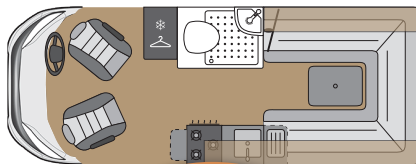

£59,950
Order before 28th Oct
£57,950