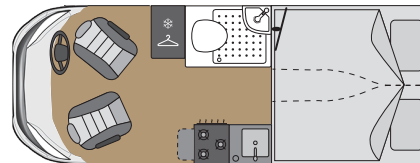

**OPEN
WEEK SPECIAL
SAVE
£2000**

Sleeping

Slide out bed system: 3' x 6'3" Singles
6'1" x 6'3" Super King size

NEW High Specification Fiat Base Vehicle Package includes:

- 10" Touch Screen with Sat Nav
- Apple Carplay & Android Auto
- Reversing sensors
- Reversing Camera
- Automatic air conditioning
- 6-speed gearbox
- Fully adjustable seats
- Armrest & lumbar support
- Adjustable steering column
- Electric adjustable mirrors
- Electric Folding Mirrors
- Double cup holder
- 16" Black Alloys
- Cruise Control
- Alarm
- Twin leaf suspension
- 2 x USB charging ports
- 12v socket
- Cat 2 immobiliser
- ABS braking system
- Removable cab carpet
- Glove box
- Spare wheel & jack
- Electronic stability control
- Power steering
- Electric cab windows
- Digital trip computer
- Remote central locking
- Driver & passenger airbag
- LED Day running lights
- Fog Lights
- Full Digital 7" Cluster
- Blind Spot Assist

Conversion Specification

Kitchen

Oven, grill & 3 burner hob
Pantry drawer
Cutlery tray & storage cupboard
90 litre fridge freezer
Sink with chrome mono mixer
Laminate worktop & splash back
Powerdock 2 x 230v, USB & USBC
Waste bin
Fire extinguisher

Washroom

Thetford electric flush toilet
Corner basin & mono shower mixer
Mirror storage cabinet
Toilet roll holder
Robe hooks

Living Area

U-shaped lounge
Rear boot storage
'Cosy-feel' rear doors
Side top locker storage
Spacious wardrobe
Dining table & drinks table
Scratch resistant flooring
Thermal grade 3 insulation
Large under bunk storage
1 x 230v socket
Smoke & c/monoxide alarm

Sleeping

Slide out bed system
3' x 6'3" Singles
6'1" x 6'3" Super King size

Electrical

2 x 95a leisure batteries (190a)
LED lights
LED Awning light & rain guard
4 x USB charging ports
TV aerial

Heating & Plumbing

75 litre fresh water fully insulated
55 litre waste water fully insulated
Fresh & waste water monitor
Electric blown air heating
Electric hot water
Premium in-line pump
Gas bottle

Windows & Heki Roof Lights

Polyvision double glazed windows
Window blinds & fly screens
1 x 280 x 280 washroom Heki
1 x 400 x 400 front Heki
1 x 700 x 500 rear Heki
Heki rooflight blinds & fly screens
Grade 3 insulation

Base Vehicle Options

Nearly New Peugeot **£49,950** ☐
New Pre-Reg Peugeot **£57,950** ☐
New FIAT **£67,950** ☐
New FIAT 140hp 9 speed Auto **£71,950** ☐

Conversion Options

Tracker **£350** ☐
Reversing camera (Peugeot) **£650** ☐
Nimbus Grey kitchen doors **£250** ☐
Leather trimmed upholstery **£750** ☐
Upholstery protection **£150** ☐
Nearside bed extended to 6' 6" **£850** ☐
Diesel heater **£1250** ☐
Fiamma F80S 3.7m awning **£1100** ☐
Fiamma door mounted bike rack **£650** ☐
Standard tow bar **£700** ☐
Swing away tow bar **£1500** ☐
Avtex 24" Smart TV inc bracket **£650** ☐
Flyscreen for sliding door **£550** ☐
External gas BBQ point **£350** ☐
Fresh water tank defrost **£300** ☐
Ceramic paint protection **£450** ☐
Roof mounted 12v Air Con **£1950** ☐
160w solar panel reg & monitor **£750** ☐

Cab Screens

Internal thermal cab screens **£150** ☐
Remis cab blinds **£750** ☐

Total Package: £ _____