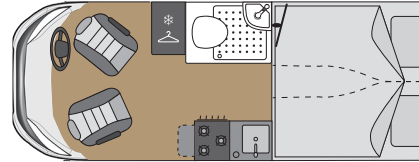

**OPEN
WEEK SPECIAL
SAVE
£2000**

Sleeping

Slide out bed system: 3' x 6'3" Singles
6'1" x 6'3" Super King size

Nearly New Peugeot Base Vehicle Package includes:

- 5" Sat Nav radio bluetooth
- Reversing sensors
- Manual air conditioning
- 6 speed gearbox
- Fully adjustable seats
- Armrest & lumbar support
- Adjustable steering column
- Electric adjustable mirrors
- Central glove box
- 15" steel wheels
- Cruise control
- Alarm
- USB charging point
- 12v socket
- Cat 2 immobiliser
- ABS braking system
- Removable cab carpet
- Glove box
- Spare wheel & jack
- Electronic stability control
- Power steering
- Electric cab windows
- Digital trip computer
- Remote central locking
- Drivers airbag
- Day running lights

JIVE 5.99m (19'8")

New Pre-registered Peugeot Boxer Professional Manual Euro 6 2.2 140hp - White with Consort Graphics Gross Vehicle Weight 3500kg, Maximum Payload 500kg, Maximum Towing Weight 2500kg

**NEW
CONVERSION
NEW PRE REG
BASE**