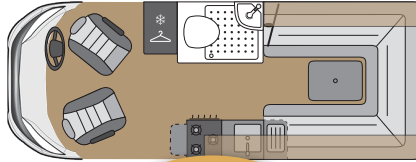

Specification & Options

JIVE 5.99m (19'8")

New Conversion Nearly New Peugeot Boxer Professional Manual Euro 6 2.2 140hp up to 3 years old, 28,000 miles approx - White with Consort Graphics. Gross Vehicle Weight 3500kg, Maximum Payload 500kg, Maximum Towing Weight 2500kg

**NEW
CONVERSION
NEARLY NEW
BASE**

£51,950
Order before 28th Oct
£49,950